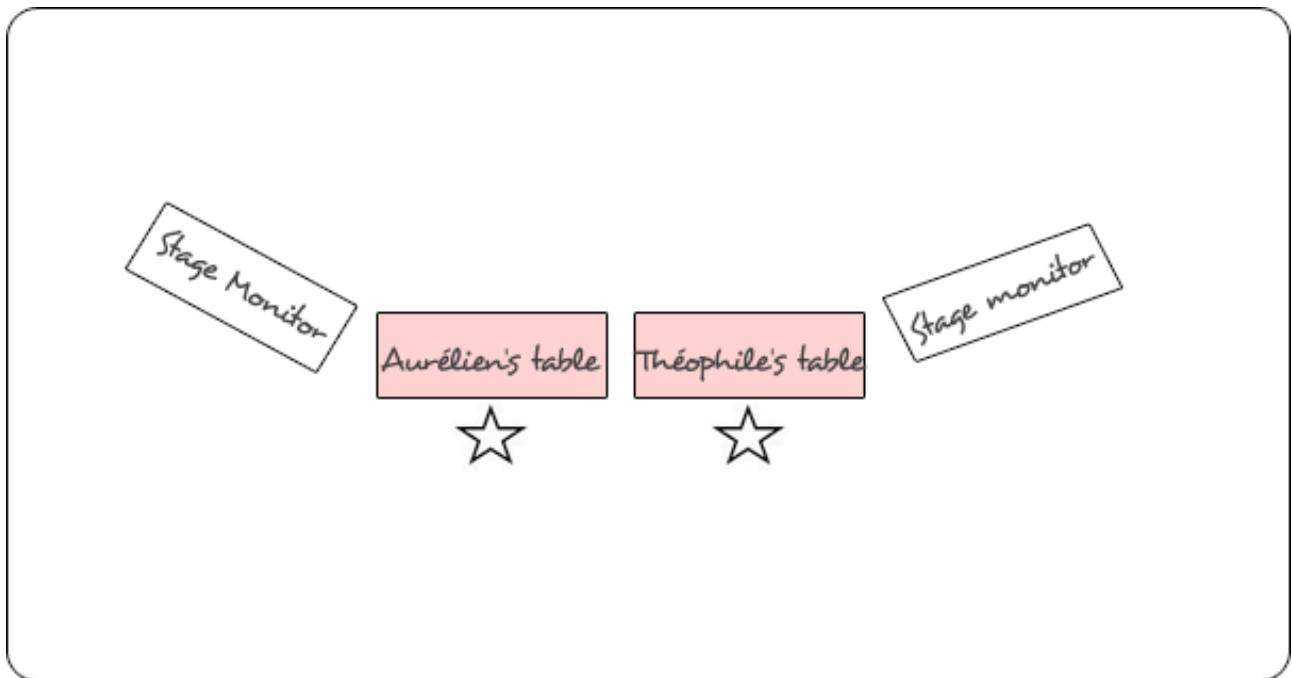

UNDERWIRES

Technical file

ARTISTIC TEAM

- Aurélien : vocal, midi keyboard, laptop and sound card MOTU 828 MKII
- Théophile : vocal and electronic piano

TECHNICAL NEEDS

- 1 Live Sound Package
- 2 microphones (vocals)
- 2 microphone feet
- 1 table
- 2 stage monitors
- 2 *DI*

STAGE MAP

☆ Microphone feet

- On Aurélien's table : midi keyboard, laptop and sound card (2 powers 220V, 2 audios out jacks)
- On Théophile's table : electronic piano (1 power 220V, 2 audios out jacks)